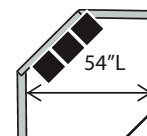

Chair
 32L x 41D x 37H

Chaise
 38L x 65D x 37H

2 or 3 Seat LSF Sofa
 73L x 41D x 37H

2 or 3 Seat RSF Sofa
 73L x 41D x 37H

2 Seat LSF Loveseat
 50L x 41D x 37H

2 Seat RSF Loveseat
 50L x 41D x 37H

LSF 1/2 Sofa
 40L x 41D x 37H

RSF 1/2 Sofa
 40L x 41D x 37H

LSF Chair
 28L x 41D x 37H

RSF Chair
 28L x 41D x 37H

LSF Chaise
 33L x 65D x 37H

RSF Chaise
 33L x 65D x 37H

The Following Armless Pieces Are Available Inside a Sectional ONLY:
 Armless Sofa: 70L
 Armless Loveseat: 47L
 Armless Chair: 24L
 Armless 1/2 Sofa: 35L

LSF Grande Chaise
 40L x 65D x 37H

RSF Grande Chaise
 40L x 65D x 37H

Hexagon Wedge
 74L x 50D x 37H

Corner Wedge
 40L x 40D x 37H